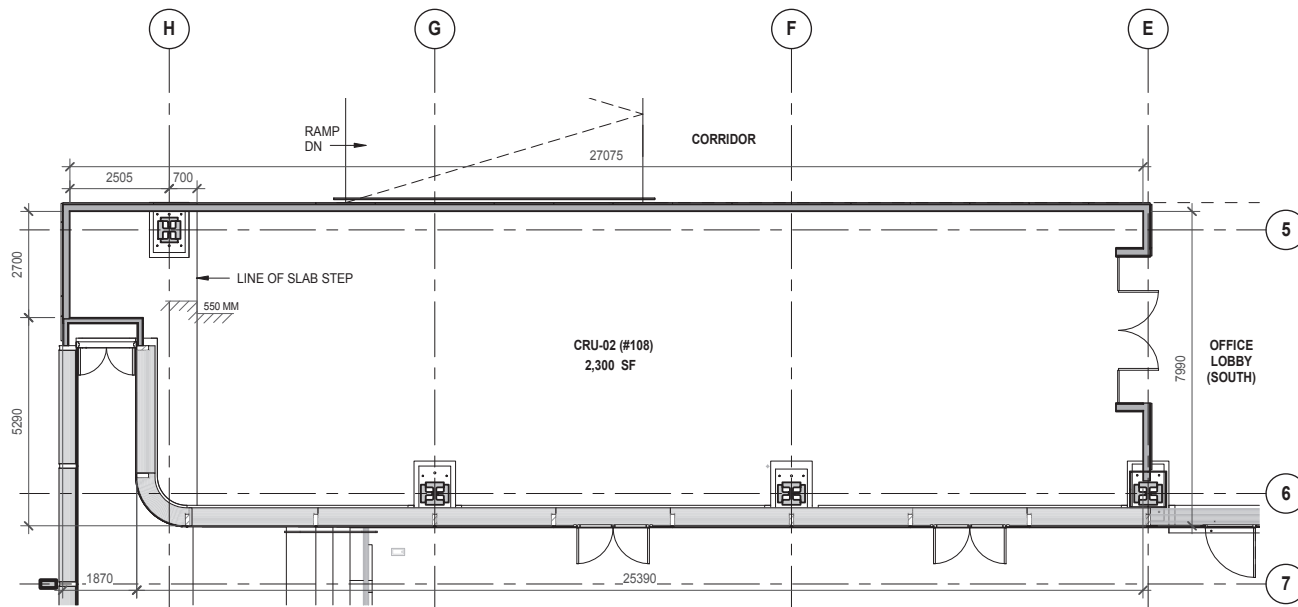

Brookfield Place

225 6th Avenue SW, Calgary, Alberta

Unit 108
2,300 sq. ft.

For leasing inquiries, or to schedule a tour, please contact:

Brittany Baker
Retail Leasing, Taurus Property Group
403.206.6045 | bbaker@taurusgroup.com